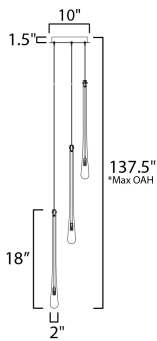

PRODUCT DESCRIPTION

The classic teardrop glass shade is elevated in a luxurious collection of pendant configurations using substantially dense glass that are hand blown in elongated forms and curated into various color combinations. Suspended within the long, slender glass is a similarly long and slender socket to illuminate an energy efficient LED G4 lamp at the base of the glass. The slender tube running within the glass also supports the glass with elegantly flat thumb screws in coordinating finishes. Choose from Matte Black metal with Mirror Smoked glass for a moodier ambience, crystal Clear glass that accentuates the thickness of the glass walls paired with transitional Satin Nickel metalwork, or celebrate the design with effervescent Bubble glass and plated Gold metalwork.

MEASUREMENTS

DIMENSION : 10" L x 10" W x 18" H
 MAX OAH : 137.5" OAH
 CANOPY : 10" W x 1.5" H x 10" L
 HANGING WEIGHT : 7.48 lb

LAMPING

LUMENS : 600 Rated (450 Del.)
 BULB : 3 x 1.5W LED G4 , 4W Total
 BULB INCLUDED : (Included)
 DIMMABLE :
 CRI : 90 CRI
 COLOR_TEMP : 3000K

*max overall height

FINISHES OPTION

-  Black (BK)
-  Gold (GLD)
-  Satin Nickel (SN)

GLASS

Clear Crystal 122

MATERIAL

Glass, Steel

RATINGS